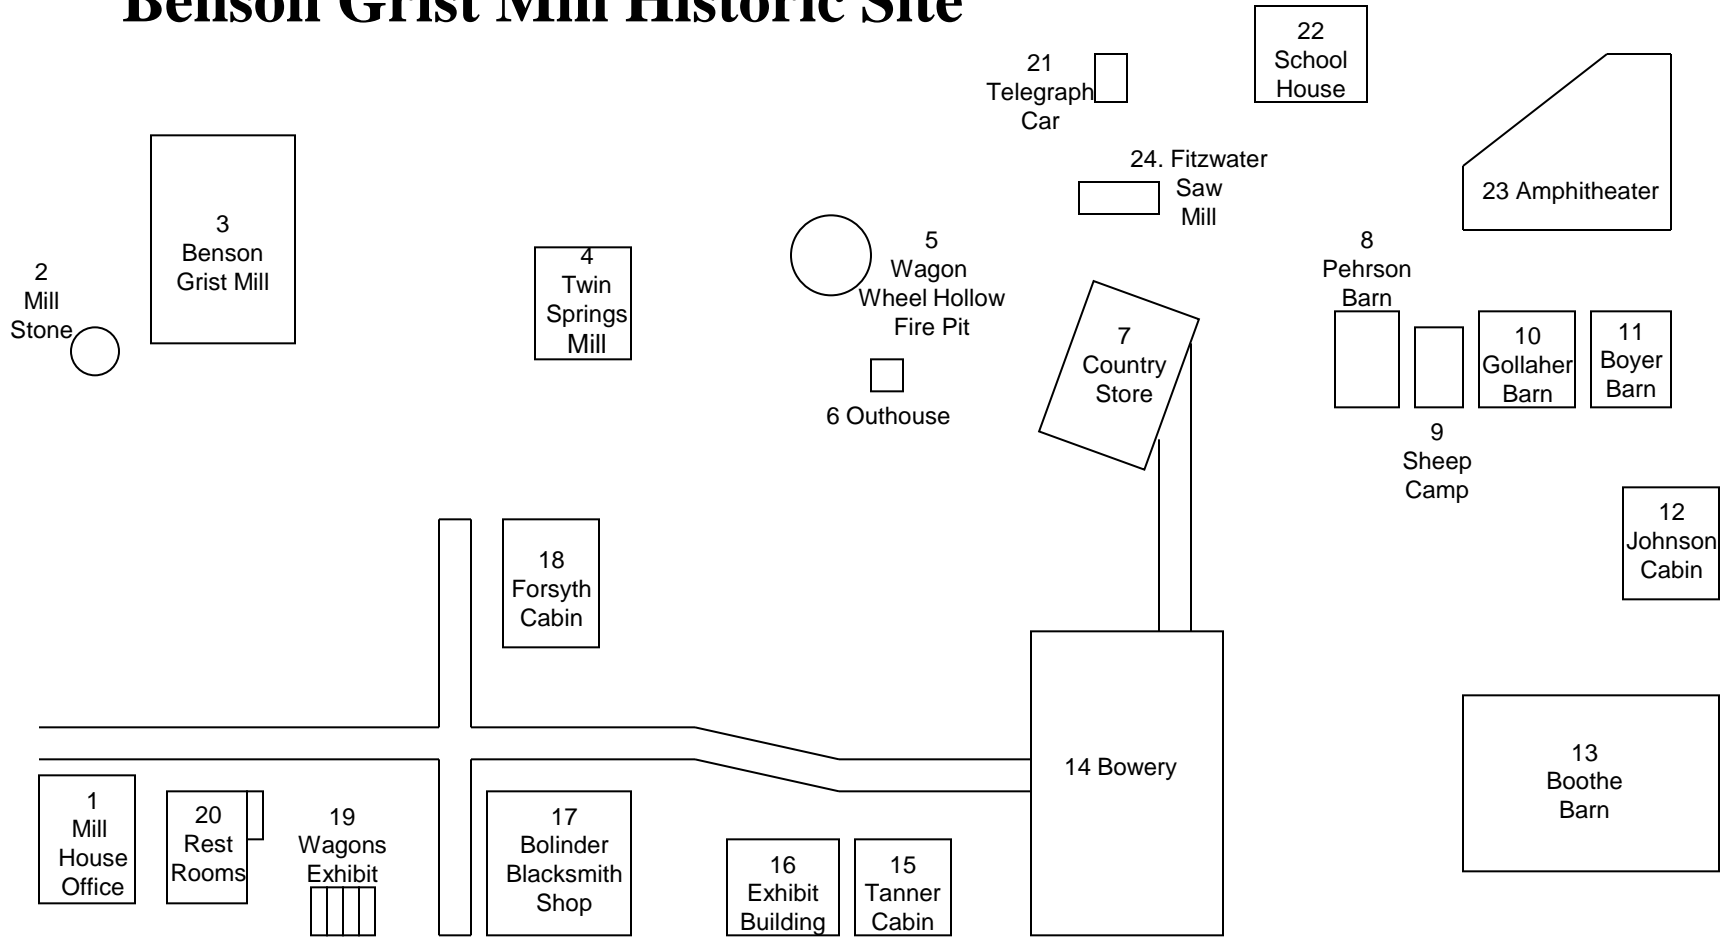

Benson Grist Mill Historic Site

- 1. Mill House/Office
- 2. Mill Stone
- 3. Benson Grist Mill
- 4. Twin Springs Mill
- 5. Wagon Wheel Hollow
- 6. Outhouse
- 7. Country Store
- 8. Pehrson Barn
- 9. Harris Sheep Camp
- 10. Gollaher Barn

- 11. Boyer Barn
- 12. Johnson Cabin
- 13. Boothe Barn
- 14. Bowery
- 15. Tanner Cabin
- 16. Exhibit Building
- 17. Bolinder Blacksmith Shop
- 18. Forsyth Cabin
- 19. Wagons Exhibit
- 20. Restrooms

- 21. Telegraph/Payroll Car
- 22. School House
- 23. Amphitheater
- 24. Fitzwater Saw Mill

Parking and entrance on the east side of the site.